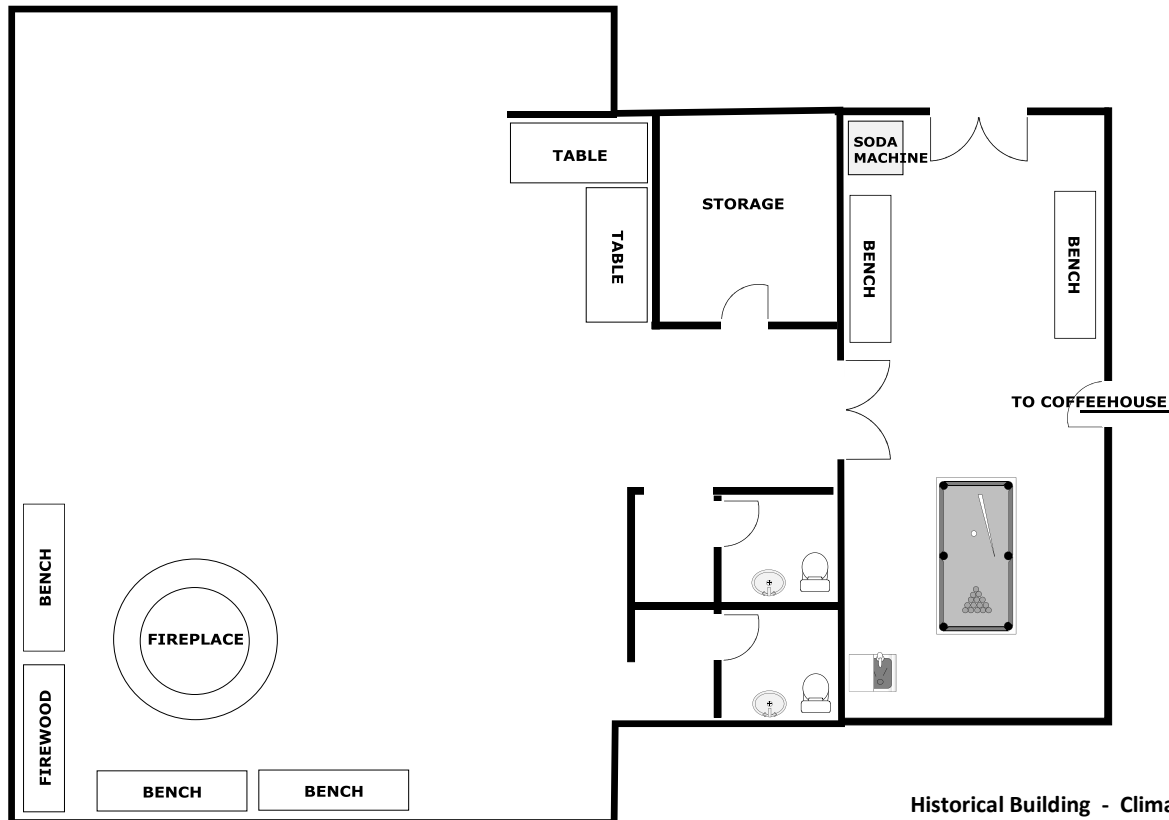

CARRIAGE ROOM

Meeting Room Capacity: 65

Historical Building - Climate Controlled - Wood Floors - Grand Circular Fireplace