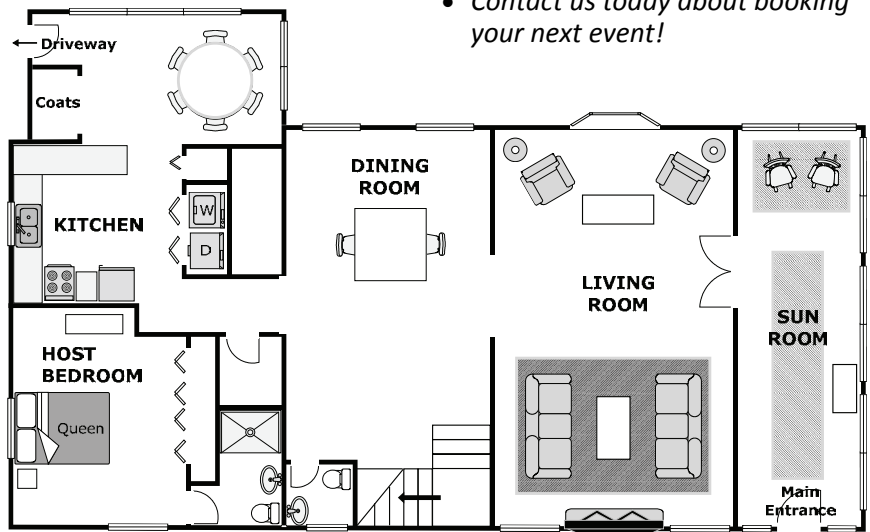

LOWER LEVEL

LOCAL ACTIVITIES

- Golf
- Shopping
- Horseback Riding
- Downhill Skiing
- Fine Dining

YEAR-ROUND ACTIVITIES

- Indoor Gymnasium
- Lakeshore Path Hiking
- Giant Swing & Zip Line
- Teams Course
- Climbing Wall

SUMMER ACTIVITIES

- Swimming
- Boating & Water Skiing
- Banana Boating
- Fishing
- Canoeing

WINTER ACTIVITIES

- Tubing Hill
- Toboggan Run
- Ice Skating
- Broomball
- Cross Country Skiing