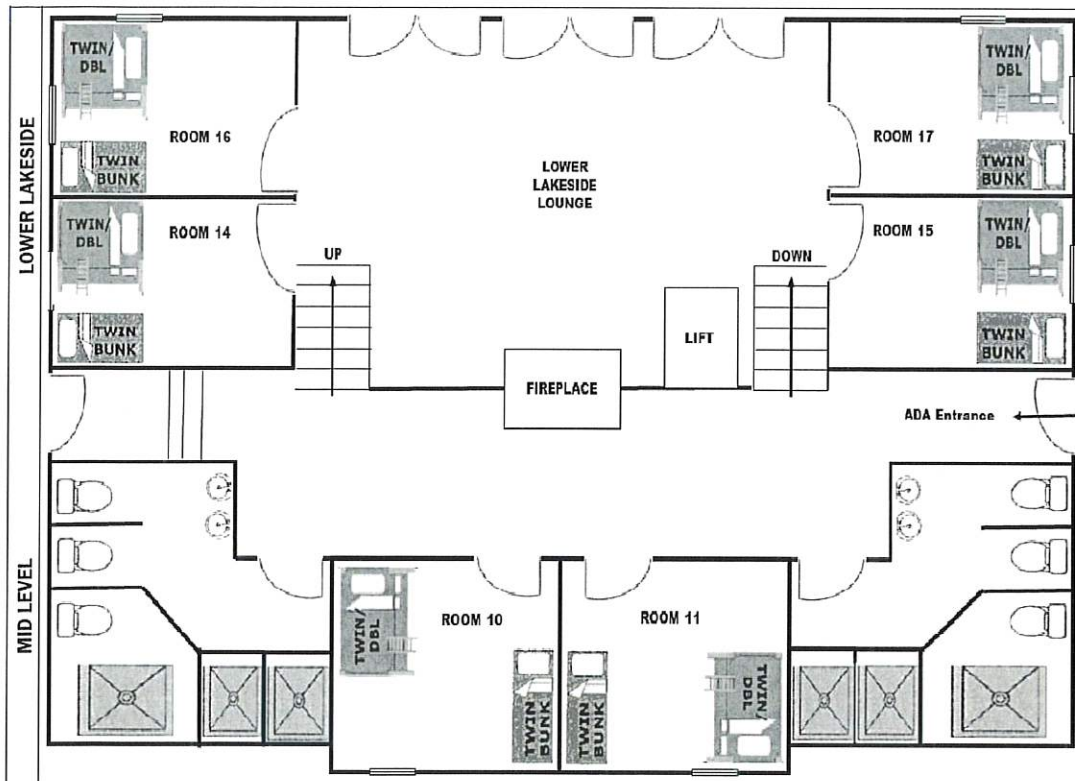

	QUEENS	TWINS*	DOUBLES*	SINKS	SHOWERS	TOILETS
SOUTH WING	3	7	2	3	3	3
NORTH WING	3	7	2	3	3	3
CENTER	-	34	14	4	6	6
TOTAL	6	48	18	10	12	12

* North Wing Bottom Beds = 8, South Wing Bottom Beds = 8, Center Bottom Beds = 24

1. _____

2. _____

3. _____

ROOM 105

1. _____

2. _____

3. _____

NORTH WING

3. _____

ROOM 102

1. _____

2. _____

3. _____

4. _____

5. _____

6. _____

ZIVIN CENTER

(Page 2)

MID LEVEL

- ROOM 10**
1. _____
 2. _____
 3. _____
 4. _____

- ROOM 11**
1. _____
 2. _____
 3. _____
 4. _____

LOWER LAKESIDE

- ROOM 14**
1. _____
 2. _____
 3. _____
 4. _____

- ROOM 15**
1. _____
 2. _____
 3. _____
 4. _____